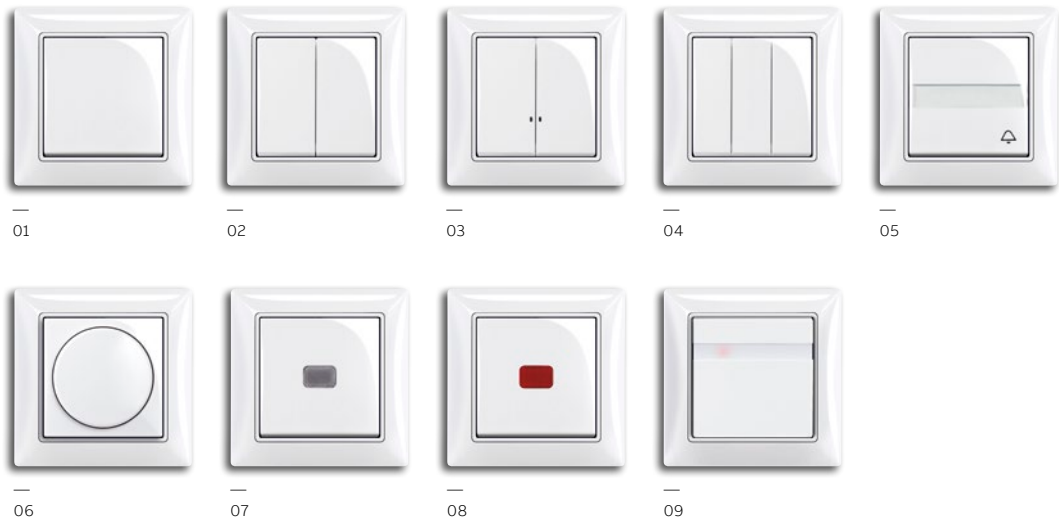

Versatile comfort

To meet the highest standards

— Switches and push switches

— Socket outlets

— Blind switches

— Communication systems

- 01 Switch/button with rocker
- 02 2gang switch
- 03 2gang switch with neon lamp
- 04 3gang 1way switch
- 05 Push switch with doorbell symbol and labeling field
- 06 Rotary dimmer
- 07 Push switch with illumination
- 08 20 A DP switch with red neon indicator
- 09 Busch-Comfort switch®
- 10 SCHUKO® socket outlet, shuttered
- 11 SCHUKO® socket outlet and "DATA" marking
- 12 Socket outlet, shuttered with earthing pin
- 13 SCHUKO® socket outlet with hinged lid
- 14 SCHUKO® double socket outlet
- 15 Blind switches/push-buttons
- 16 Blind switches/push-buttons with rotary knob
- 17 Comfort timer
- 18 Card switch
- 19 Room temperature controller
- 20 Antenna socket
- 21 Antenna socket for TV
- 22 Antenna socket for Radio/TV/SAT
- 23 Light signal
- 24 Busch-iDock
- 25 Loudspeaker outlet
- 26 Telephone Single Outlet (TAE)
- 27 Universal data connecting unit
- 28 Universal data connecting unit, 2gang
- 29 Loudspeaker

Cover plates for vertical or horizontal installation, available in 1gang to 5gang

- 01 basic55®, 1gang
- 02 basic55®, 2gang
- 03 basic55®, 3gang
- 04 3gang 1way switch
- 05 basic55®, 5gang

basic55®

Expression of individual style

08

09

- 01 basic55°, alpine white / alpine white
- 02 basic55°, alpine white / yellow
- 03 basic55°, alpine white / luminous
- 04 basic55°, alpine white / orange
- 05 basic55°, alpine white / apricot
- 06 basic55°, alpine white / silver
- 07 basic55°, alpine white / blue
- 08 basic55°, alpine white / light green
- 09 basic55°, white / white