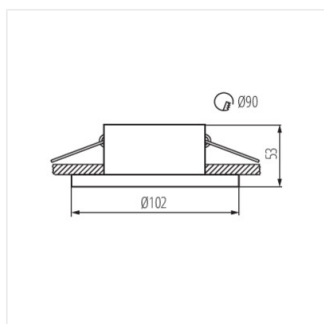

- Enclosure material: aluminum alloy

Ring for spotlight fittings

IMINES DSL-W

IMINES DSO-W

IMINES DSL

IMINES DSO