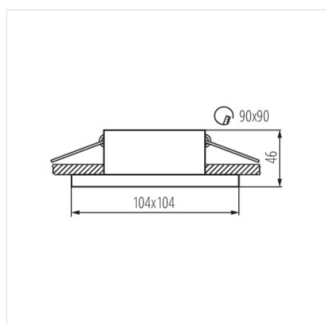

- Enclosure material: aluminum alloy

Ring for spotlight fittings

IMINES DSL-W

IMINES DSO-W

IMINES DSL

IMINES DSO