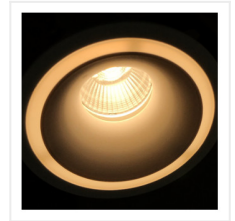

IMINES

Ring for spotlight fittings

IMINES DSL-W

IMINES DSL-W	29030	max 35	matte white
IMINES DSO-W	29031	max 35	matte white

Kanlux IMINES is a unique fixture, which has a surprising light effect - when you turn on the light, you get an additional, decorative-light stained glass.

- Enclosure material: aluminum alloy

Ring for spotlight fittings

IMINES DSL-W

IMINES DSO-W

IMINES DSL

IMINES DSO