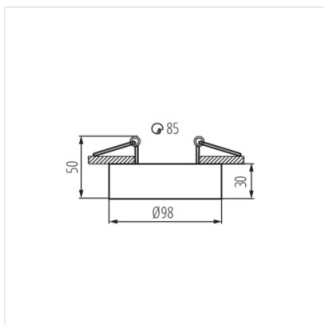

## MINI BORD

Ring for spotlight fittings

MINI BORD DLP-50-W

MINI BORD DLP-50-W	<b>28782</b>	max 35	white	in one axis	30
MINI BORD DLP-50-B	<b>28783</b>	max 35	black	in one axis	30

The Mini version of the BORD fixtures. A perfect alternative for people who want to use surface-mounted fixtures in a suspended ceiling, because the manner of installation is the same as for recessed-eyelet fixtures. An additional advantage is the angular adjustment of the MINI BORD fixtures within the range of 30°.

## MINI BORD

Ring for spotlight fittings

MINI BORD DLP-50-W

MINI BORD DLP-50-B

MINI BORD DLP-50