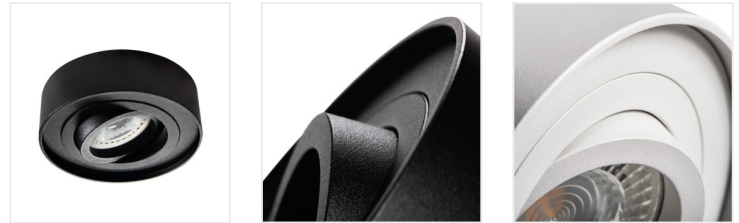

## MINI BORD

Ring for spotlight fittings

MINI BORD DLP-50-W

MINI BORD DLP-50-W	<b>28782</b>	max 35	white	in one axis	30
MINI BORD DLP-50-B	<b>28783</b>	max 35	black	in one axis	30

The Mini version of the BORD fixtures. A perfect alternative for people who want to use surface-mounted fixtures in a suspended ceiling, because the manner of installation is the same as for recessed-eyelet fixtures. An additional advantage is the angular adjustment of the MINI BORD fixtures within the range of 30°.

- Enclosure material: aluminum alloy, steel

## MINI BORD

Ring for spotlight fittings

MINI BORD DLP-50-W

MINI BORD DLP-50-B

MINI BORD DLP-50